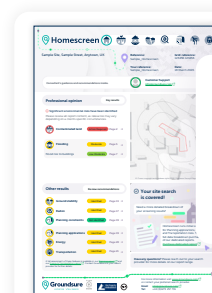

Homescreen

An entry level environmental screening report for residential properties.

A simple risk-rating environmental screening report focusing on contaminated land, flooding, ground stability and radon.

- Building level and site wide flood risk assessments;

Industry-leading report navigation:

- Hyperlinked navigation bar for seamless page transition;
- "Back to home" button on every page for quick access to the front page;
- Folder tabs to navigate sections easily, with a return-to-summary option.

Enhanced layout:

Clear chaptered structure with sections for summary, risk assessment, maps, data, and next steps.

Direct consultant access:

- Includes consultant contact details for further inquiries.

Visual risk indicators:

- Color-coded risk pills for straightforward identification of key risks.

Additional resource hyperlinks:

- Links out to our customer portal Knowledge Base.

If you have any further questions about this our in house experts are always available!